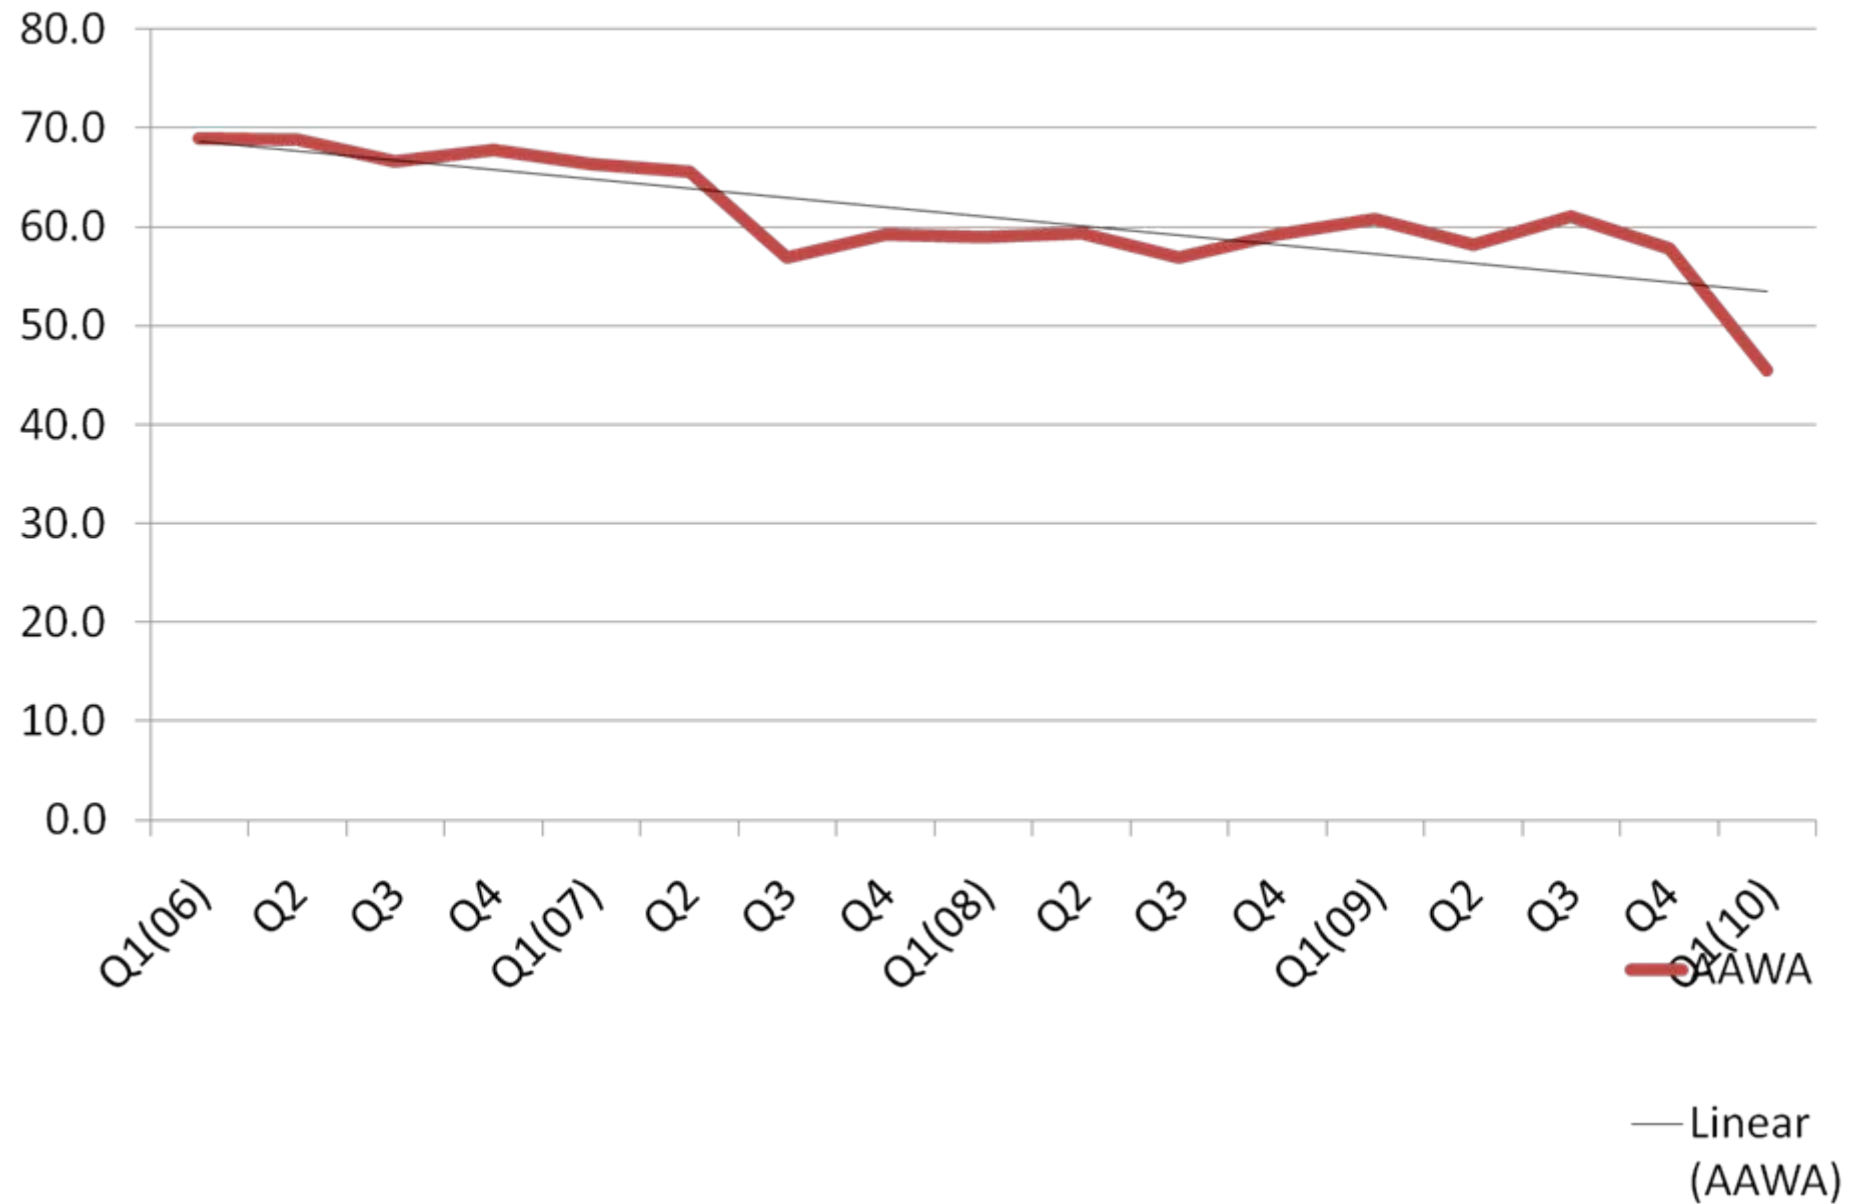

Average Adult Weekly Attendance (9.00am)

Average Adult Weekly Attendance (11.00am)

Average Adult Weekly Attendance (6.00pm)