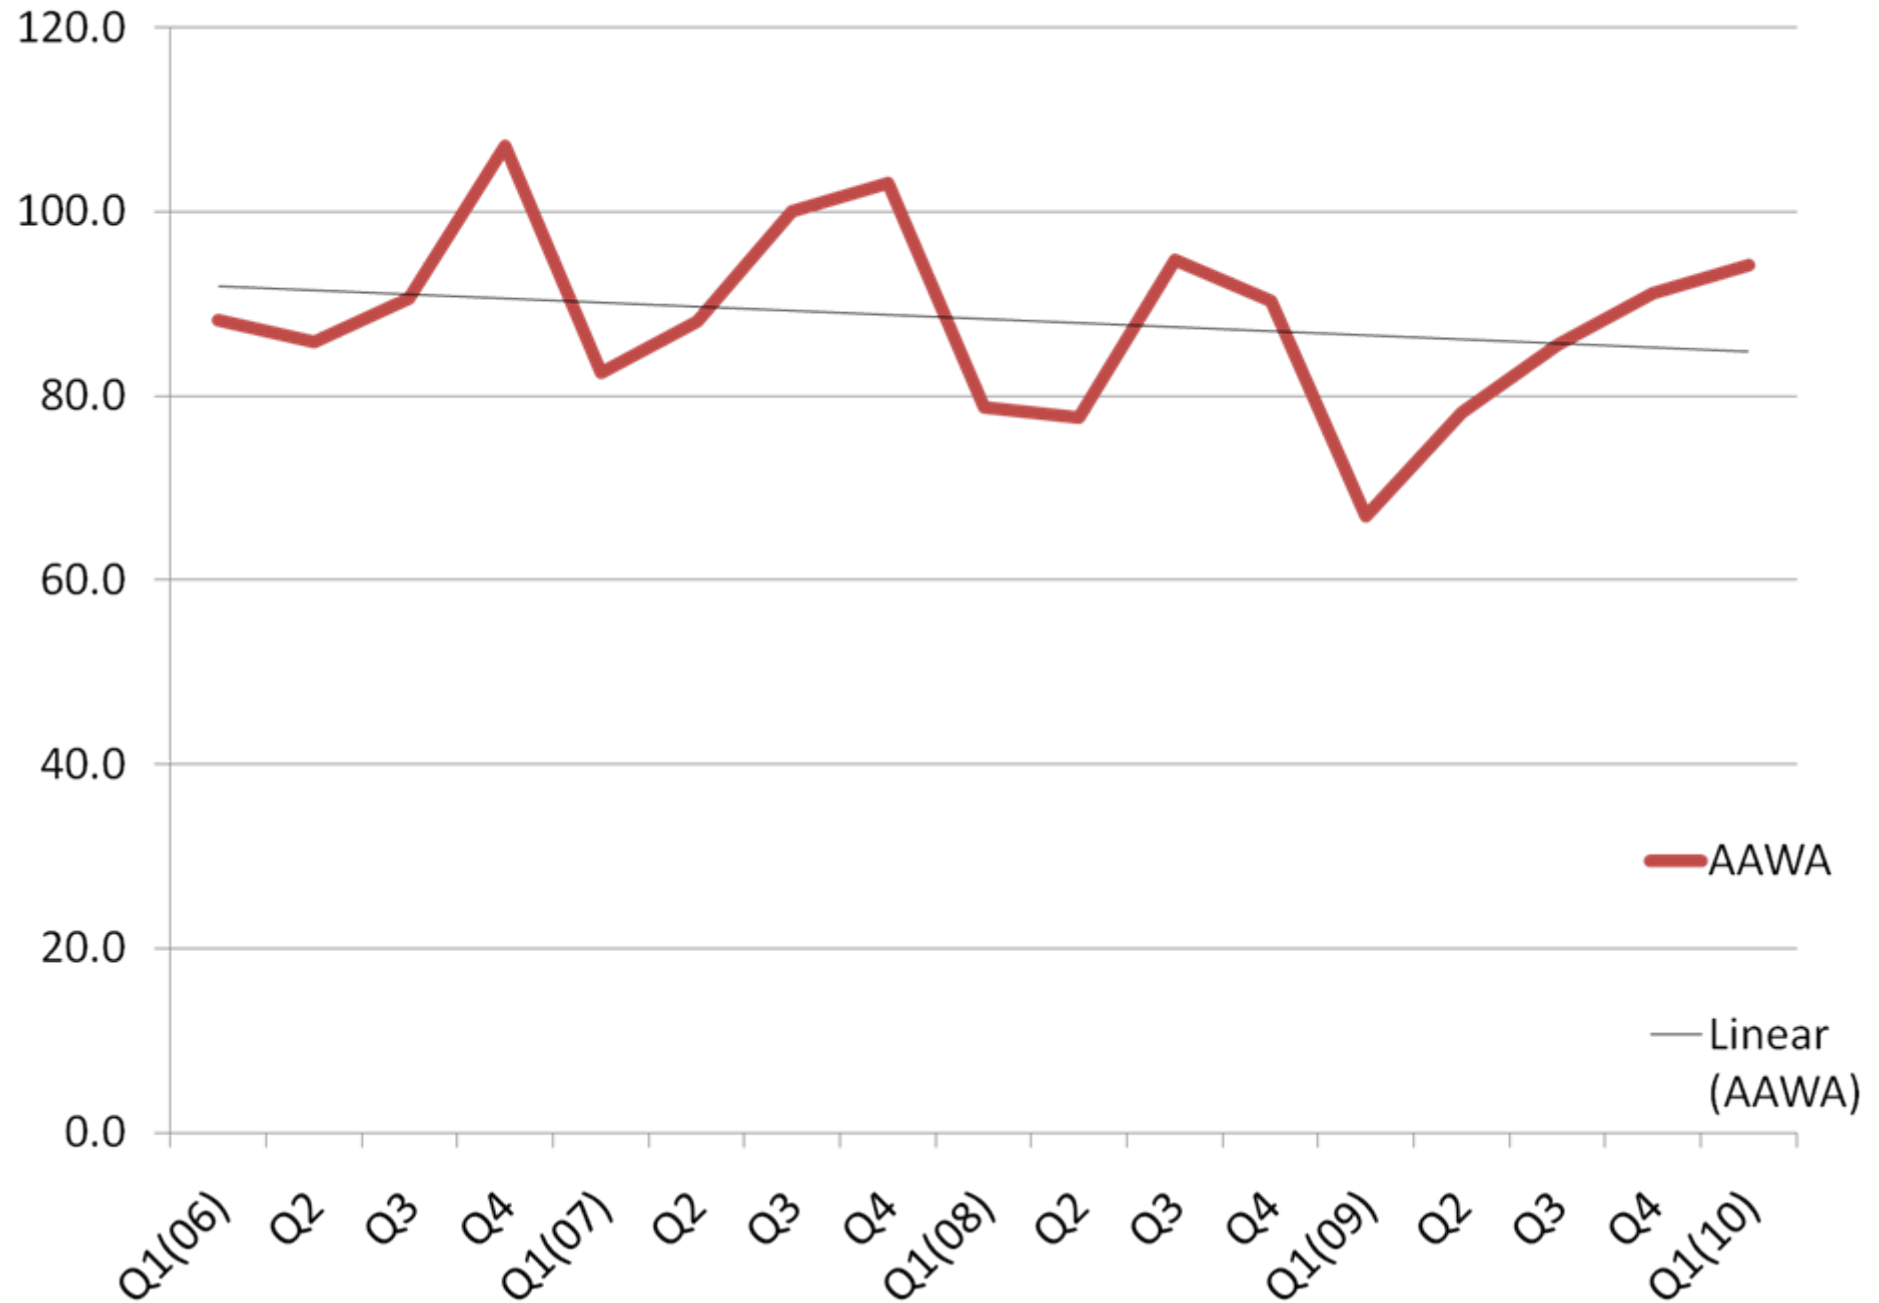

Average Adult Weekly Attendance (9.00am)

Average Adult Weekly Attendance (11.00am)

Average Adult Weekly Attendance (6.00pm)